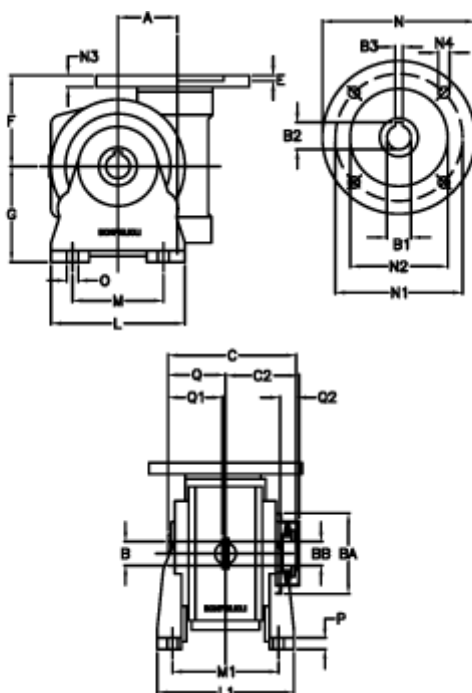

Article number: 390204904532736

Description: Worm Gear with Torque Limiter
VF 49-L2-V-45 P71B5

Measures

a	= 49.50	C2	= 63,5	M1	= 98.5	Q	= 51.0
B	= 25	Description	= VF 49V-xx-71B5	N	= 160	Q1	= 41
B1 E7	= 14	E	= 3.0	N1	= 130	Q2	= 15
B2	= 16.3	F	= 70	N2	= 110		
B3 H9	= 5	g	= 82	N3	= 10.5		
BA	= 63	L	= 110	N4	= 9,5		
BB H7	= 14	L1	= 124.0	O	= 8.5		
C	= 105	m	= 63	P	= 12		